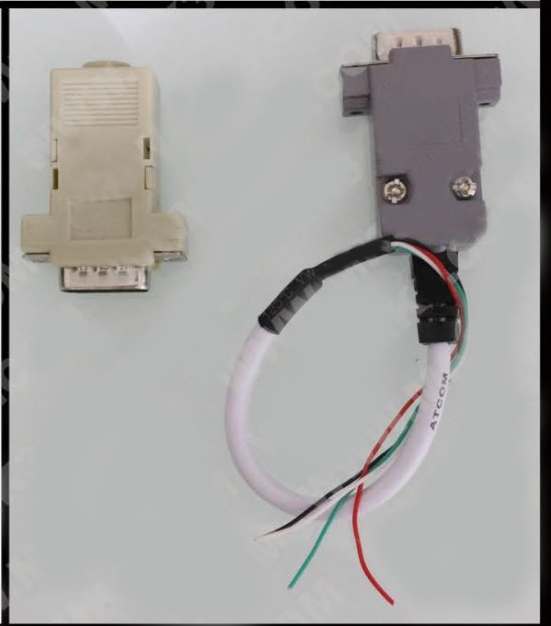

MKB

FEATURES

Refresh and unlocking original car remotes

BMW:

HUF - F-Series

HUF5661 (868MHz HUF)
HUF5662 (315MHz HUF)
HUF5663 (434MHZ HUF)
HUF5667 (434MHZ HUF)

5WK - F-Series

5WK49661 (868MHz Continental)
5WK49663 (315MHz Continental)
5WK49662 (434MHZ Continental)