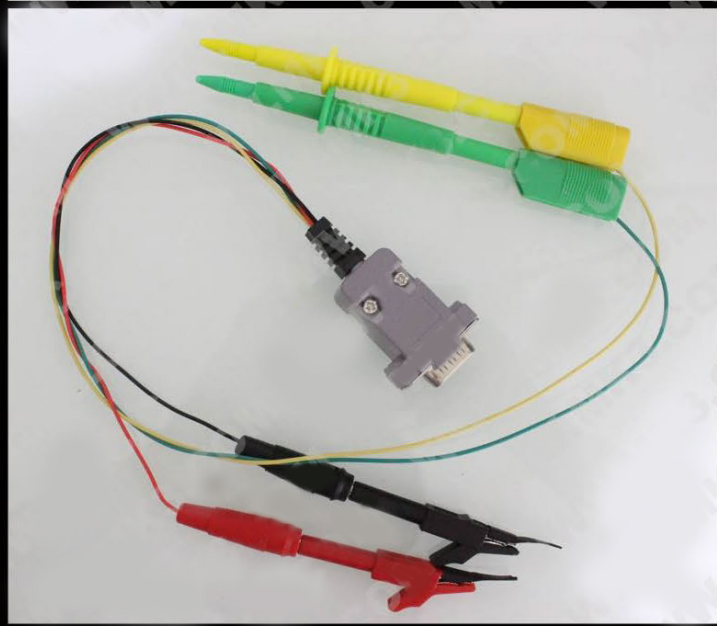

MKB

FEATURES

Refresh and unlocking original car remotes

BMW:

HUF - F-Series

HUF5661 (868MHz HUF)
HUF5662 (315MHz HUF)
HUF5663 (434MHZ HUF)
HUF5667 (434MHZ HUF)

5WK - F-Series

5WK49661 (868MHz Continental)
5WK49663 (315MHz Continental)
5WK49662 (434MHZ Continental)